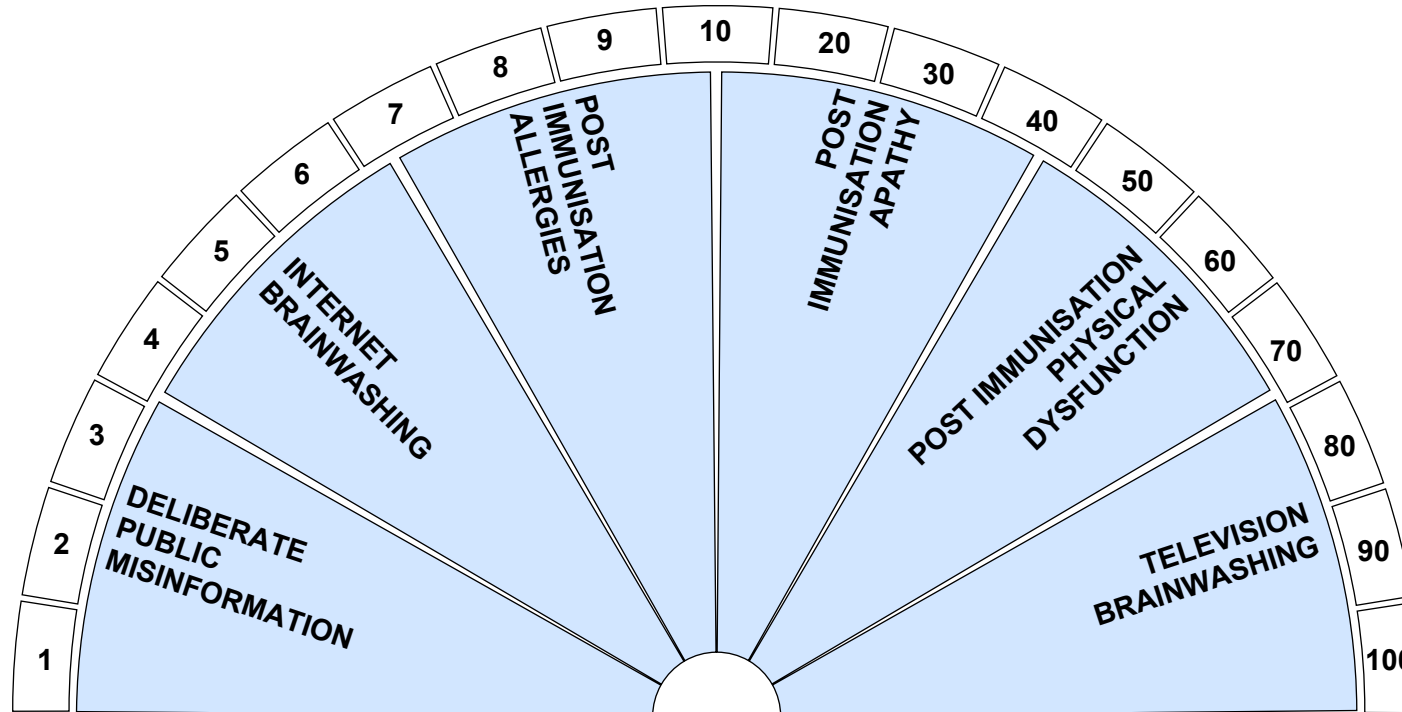

CORRUPTIVE MISALIGNMENTS

Check which items are running.
Check for programmes/psychic wounds & cellular memories and clear.
Find any related fear-based energies (5).
Clear and transmute into love-based (6). Re-check.