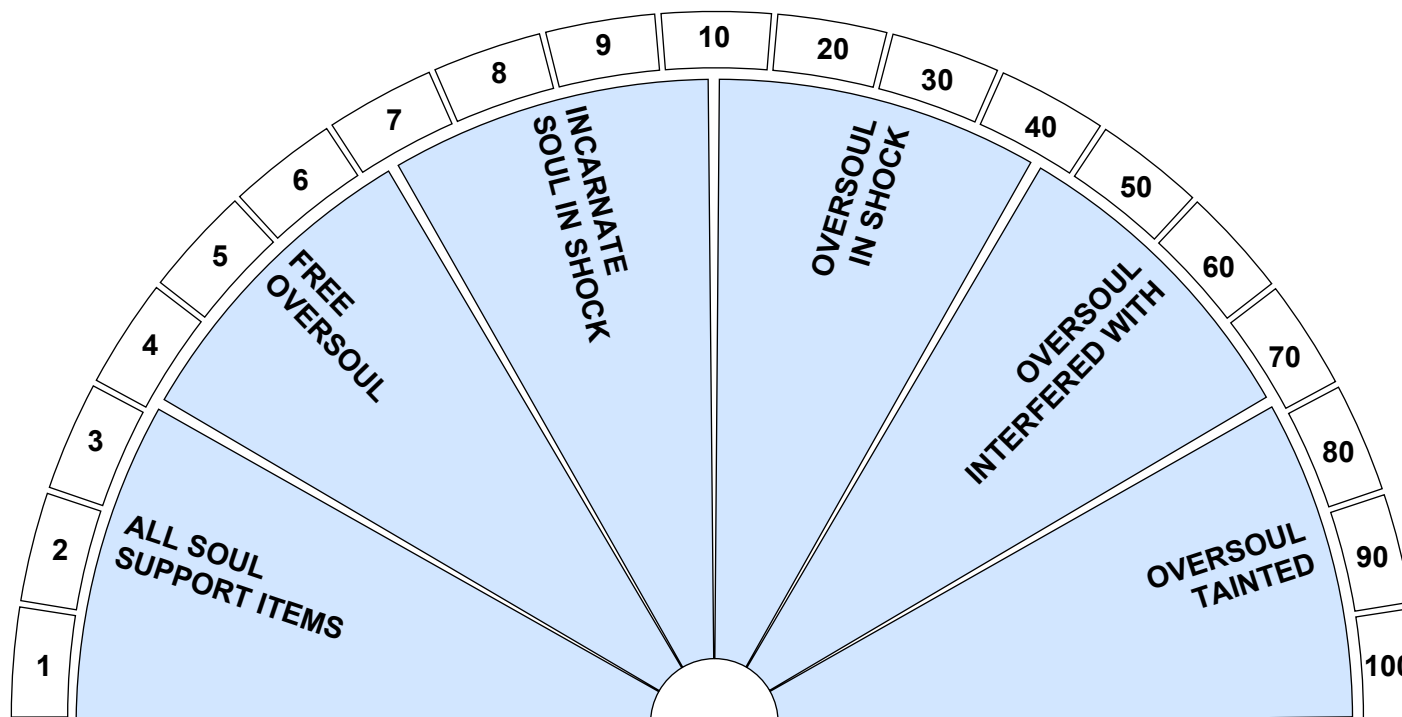

SOUL SUPPORT

Check regularly (daily if necessary) to ensure Soul is supported to its optimal level and is fully functioning.
FREE OVERSOUL - The Oversoul may feel so ignored that it doesn't feel free to be part of the flow of info. between incarnate soul & celestial computer. Check for programmes and re-educate.
Is my Incarnate Soul aspect in shock? YES/NO. If yes, how much is it affecting me? Check %
Is my Oversoul in shock? YES/NO. If yes, how much is it affecting me? Check %
For both items ask: "Please clear, remove/transmute all shock and heal, harmonise and balance all aspects of my Being and download optimal gold and magenta light."
OVERSOUL INTERFERED WITH/OVERSOUL TAINTED - clearly some overlap. Even if interfered with long ago may carry sense of taint. Check when happened. Dowse for interference, including obfuscation (enclosure in some form of obstruction), implant/device attached, curses, feeling of being ignored, malign fibre optic beam directed at Oversoul, etc. May need help from Guardian Angel/Archangel, Higher Being or Elohim. Ask which.